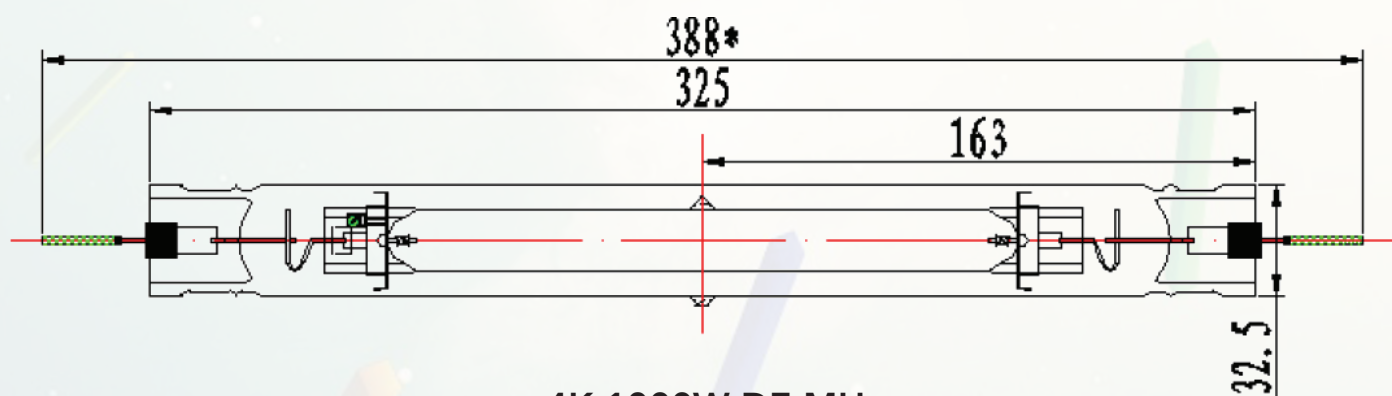

Grower's Choice 4K 1000W DE MH Transition Lamp

The Grower's Choice 4K Lamp is a slightly warmer Metal Halide, making it suitable for both vegetative and flowering growth. Growers get the most out of this style of lamp towards the end of the vegetative stage or and/or beginning of flowering.

4K 1000W DE MH

MSRP: \$139

*Always wear protective lenses when operating near HID lamps.

Specifications

- MH1000W H4K T32.5 DE (K12*30S)
- SKU#: GC1000W4K01

Performance Data

- Light output (Lumens @ 100 Hours).....100000
- Lumens per Watt (lm/w).....100
- Rated life (Hours @ 10 Hour / start).....6000
- Correlated Color Temperature (K).....4000
- Color Rendering Index (CRI) or (Ra)......65
- Photon flux (μmol/s).....1500
- Burning Position.....HOR±15°

Physical Data/Requirements

- Max.Base Temperature (°C).....250
- Max.Bulb Temperature (°C).....700
- Luminaire Type.....Open/Enclosed

Lamp Electrical Data/Requirements

- ANSI Standard Ballast.....ANSI-M41
- Lamp Wattage (W).....1000W
- Lamp Operating Voltage(V).....250V
- Lamp Operating Current(Amps).....4.1A
- Min.-Max.Starting pulse (Peak KV).....5-6
- Min.Open Circuit Voltage (RMS).....342V
- Min.Pulse Width @ 4500V(Microseconds).....1
- Min.Pulse Rate per 1/2Cycle.....1
- Pulse position (Electrical Degrees).....60-90, 240-270